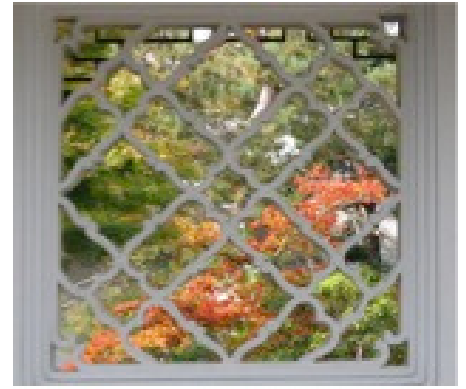

DR. SUN YAT-SEN
CLASSICAL
CHINESE
GARDEN

PATTERNS IN THE GARDEN

The Garden is home to a wide range of beautiful patterns. From patterned windows, to courtyards, screens and more, patterns cover every space.

WINDOWS

COURTYARDS

SCREENS

YIN + YANG

This is the symbol of Yin and Yang. It shows that everything and everyone requires the balance of two sides to be whole. To find harmony and peace, there must be balance between opposites. You won't find this symbol in our Garden but the ideas behind it are everywhere.

Do you notice that each pair of pictures shows one pattern that is curved or flowery, and one pattern that is straight or geometric in design?

This is because our Garden has been designed so that opposites are always balanced. This is from the Daoist philosophy of Yin and Yang. Patterns that are curved represent the feminine (yin) while straight lines and geometric shapes represent the masculine (yang).