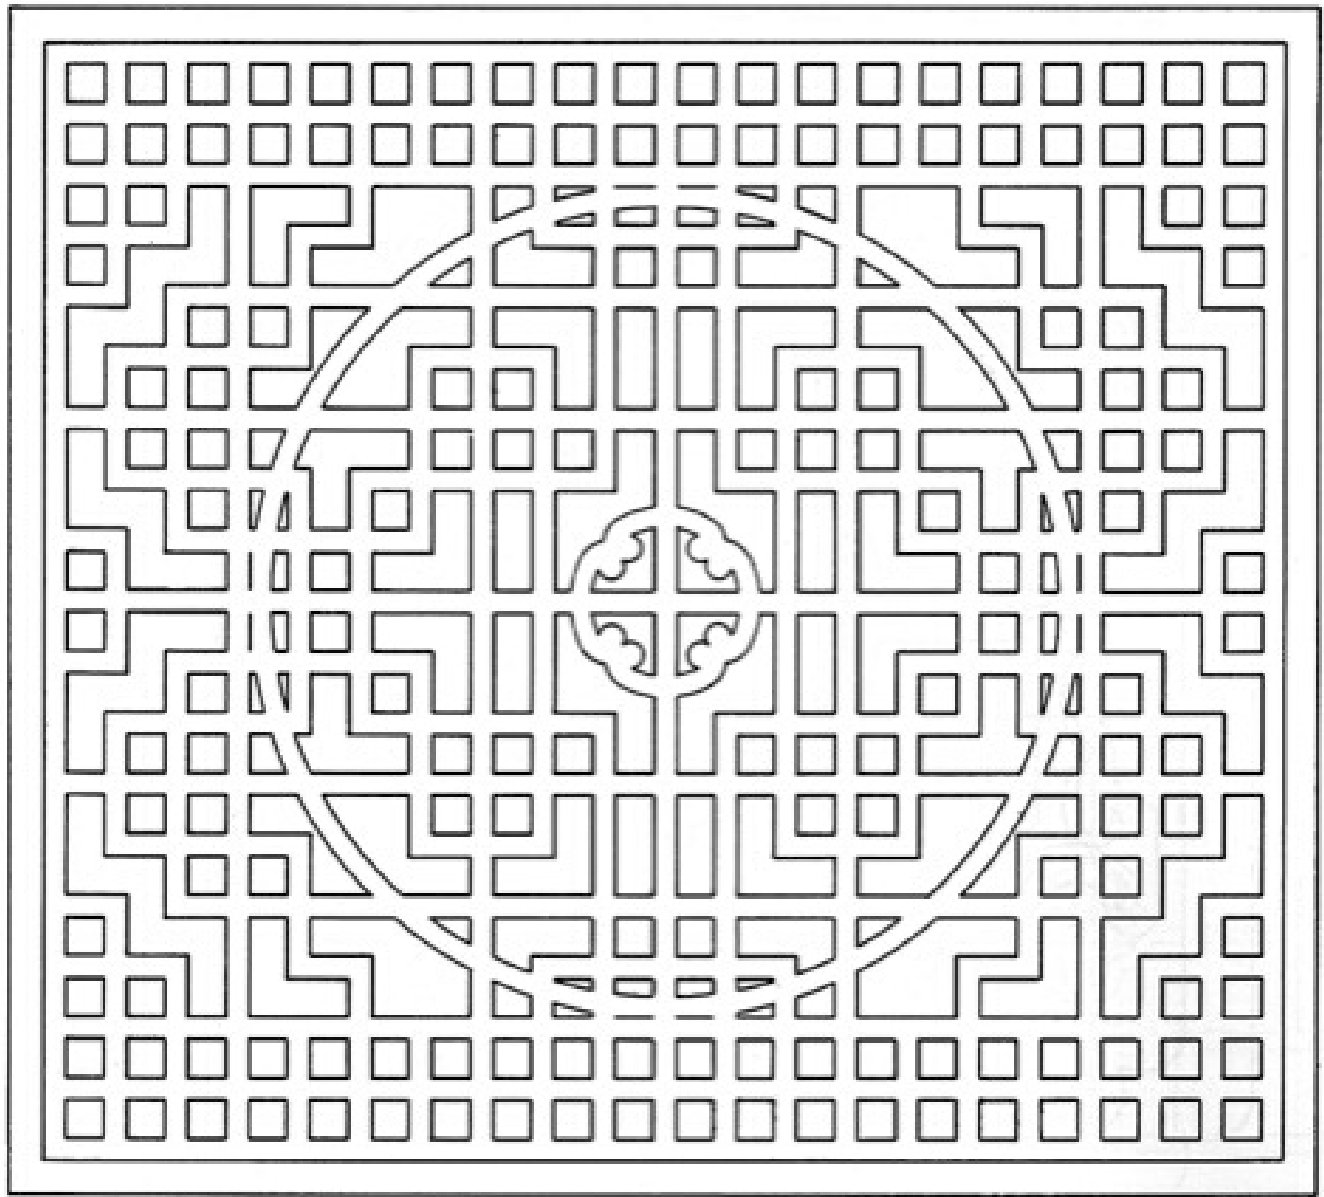

DR. SUN YAT-SEN
CLASSICAL
CHINESE
GARDEN