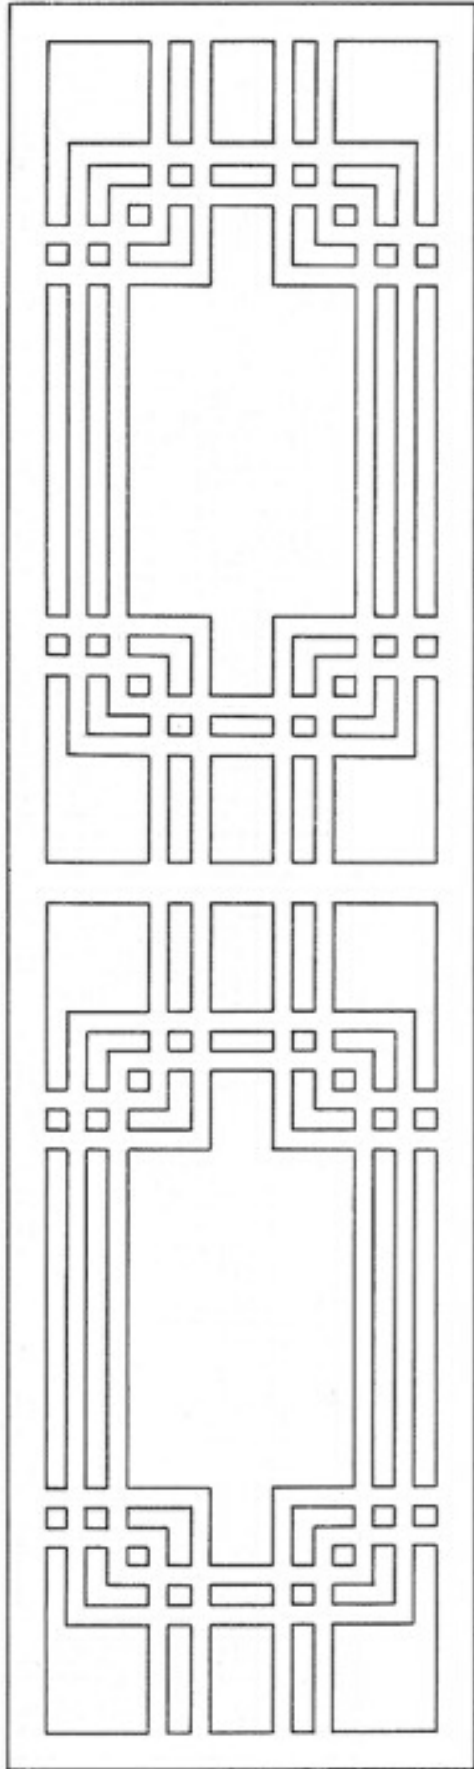

DR. SUN YAT-SEN
CLASSICAL
CHINESE
GARDEN