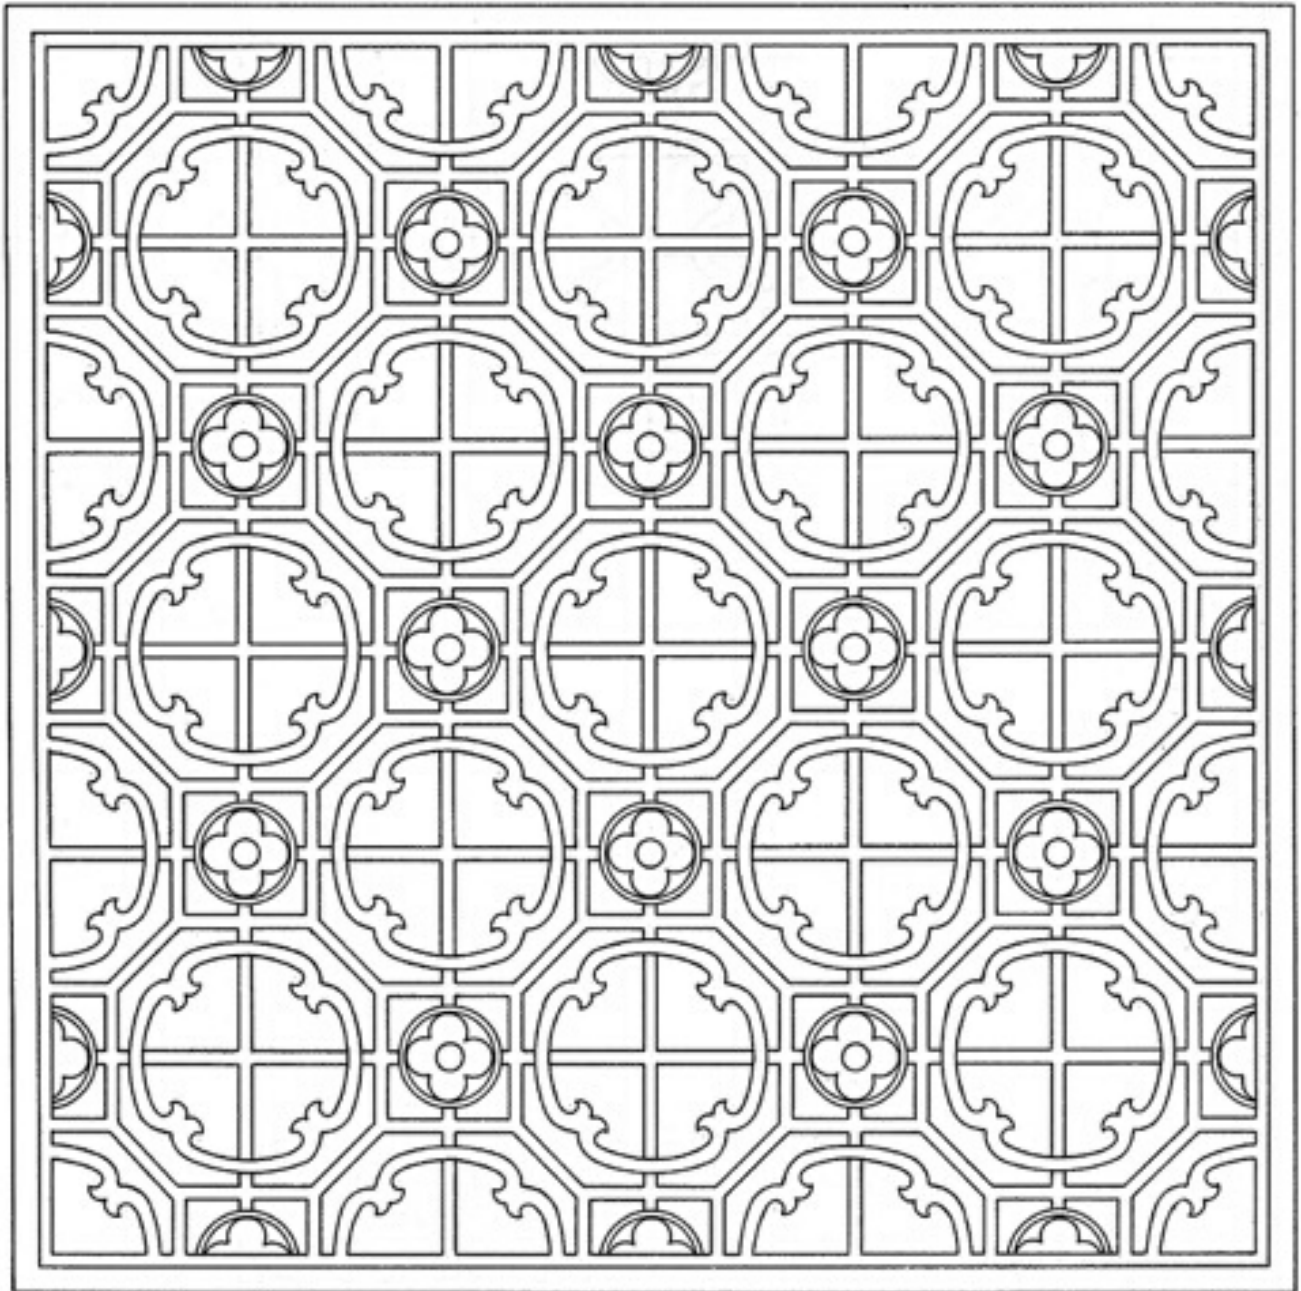

DR. SUN YAT-SEN
CLASSICAL
CHINESE
GARDEN