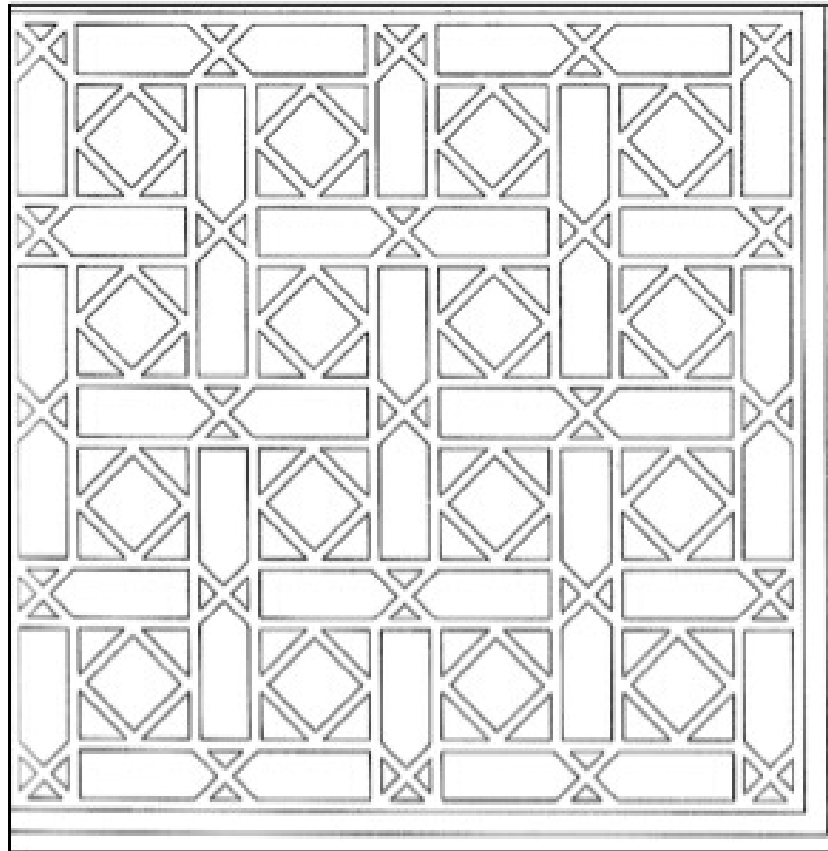

DR. SUN YAT-SEN
CLASSICAL
CHINESE
GARDEN

PATTERNS IN THE GARDEN

The Garden is home to a wide range of beautiful patterns. From patterned windows, to courtyards, screens and more, patterns cover every space.

WINDOWS

COURTYARDS

SCREENS

YIN + YANG

This is the symbol of Yin and Yang. It shows that everything and everyone requires the balance of two sides to be whole. To find harmony and peace, there must be balance between opposites. You won't find this symbol in our Garden but the ideas behind it are everywhere.

Do you notice that each pair of pictures shows one pattern that is curved or flowery, and one pattern that is straight or geometric in design?

This is because our Garden has been designed so that opposites are always balanced. This is from the Daoist philosophy of Yin and Yang. Patterns that are curved represent the feminine (yin) while straight lines and geometric shapes represent the masculine (yang).

Make it at Home

Below are a range of colouring sheets with some more distinctive patterns.

Are they yin or yang designs?

From: The New Book of Chinese Lattice Designs by Daniel Sheets Dye

DR. SUN YAT-SEN
CLASSICAL
CHINESE
GARDEN