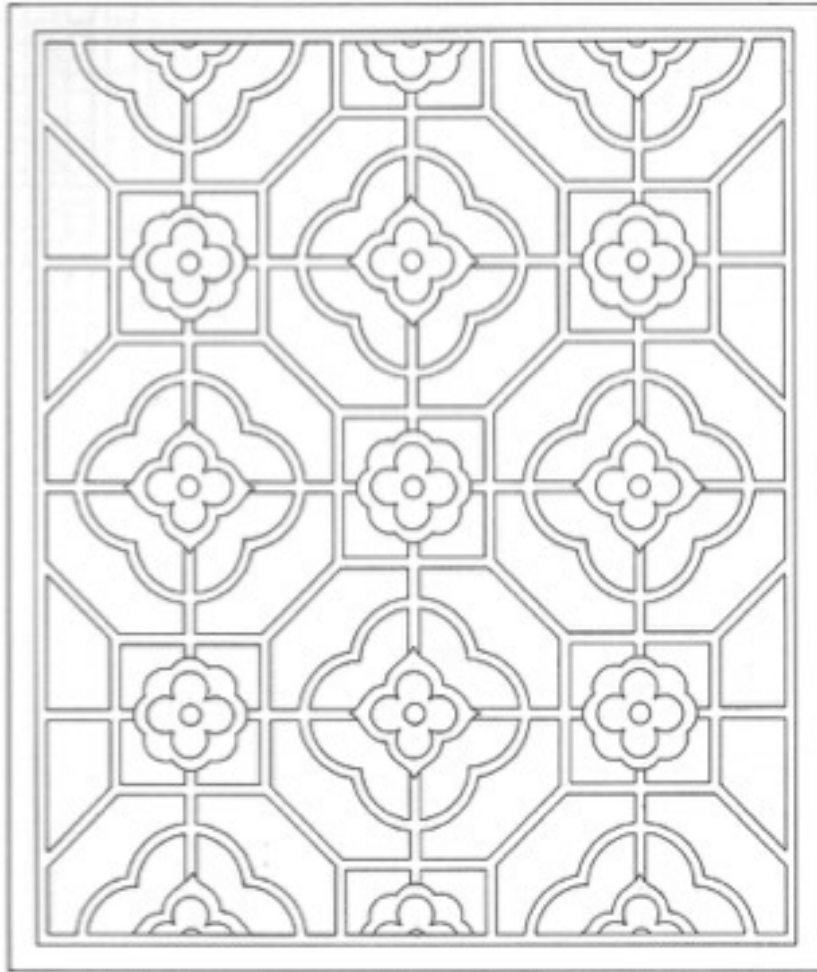

DR. SUN YAT-SEN
CLASSICAL
CHINESE
GARDEN

PATTERNS IN THE GARDEN

The Garden is home to a wide range of beautiful patterns. From patterned windows, to courtyards, screens and more, patterns cover every space.

WINDOWS

COURTYARDS

SCREENS

YIN + YANG

This is the symbol of Yin and Yang. It shows that everything and everyone requires the balance of two sides to be whole. To find harmony and peace, there must be balance between opposites. You won't find this symbol in our Garden but the ideas behind it are everywhere.

Do you notice that each pair of pictures shows one pattern that is curved or flowery, and one pattern that is straight or geometric in design?

This is because our Garden has been designed so that opposites are always balanced. This is from the Daoist philosophy of Yin and Yang. Patterns that are curved represent the feminine (yin) while straight lines and geometric shapes represent the masculine (yang).

Make it at Home

Below are a range of colouring sheets with some more distinctive patterns.

Are they yin or yang designs?

From: The New Book of Chinese Lattice Designs by Daniel Sheets Dye

DR. SUN YAT-SEN
CLASSICAL
CHINESE
GARDEN